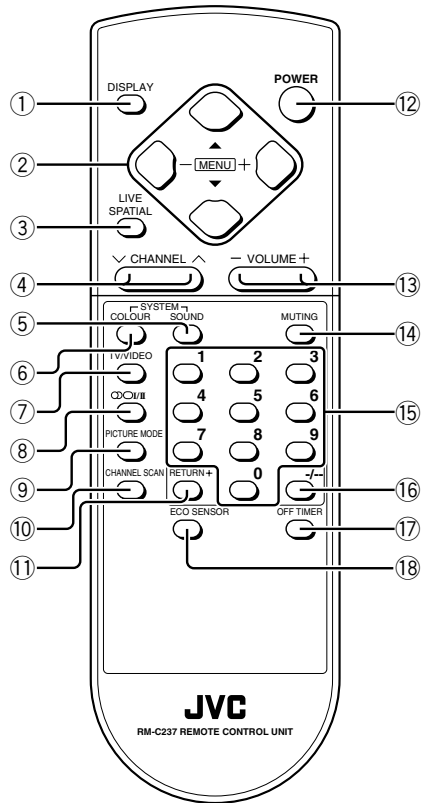

Locations

Locations of remote control buttons

①	DISPLAY button	p.21
②	MENU buttons	
	• MENU ▲/▼ buttons	
	• MENU -/+ buttons	
③	LIVE SPATIAL button	p.17
④	CHANNEL V/^ buttons	p.13
⑤	SOUND SYSTEM button	p.16
⑥	COLOUR SYSTEM button	p.16
⑦	TV/VIDEO button	p.15
⑧	Multi Sound button	p.17
⑨	PICTURE MODE button	p.16
⑩	CHANNEL SCAN button	p.22
⑪	RETURN + button	p.22
⑫	POWER button	p.6,13,14
⑬	VOLUME -/+ buttons	p.14
⑭	MUTING button	p.17
⑮	Number buttons	p.13
⑯	-/-- button	p.13
⑰	OFF TIMER button	p.21
⑱	ECO SENSOR button	p.21

Locations

Locations of front panel buttons and lamps

①	MENU buttons	p.26
	• MENU button	
	• MENU -/+ buttons	
②	CHANNEL V/^ buttons	p.14
③	VOLUME -/+ buttons	p.14

④	ECO sensor	
⑤	Remote control sensor	
⑥	ON TIMER lamp	p.23
⑦	POWER lamp	p.6,13,14
⑧	Main power button	p.6,14