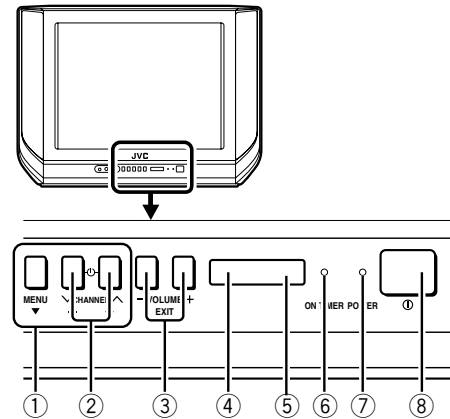

Locations

Locations of remote control buttons

①	DISPLAY button	p.21
②	MENU buttons	
	• MENU ▲/▼ buttons	
	• MENU -/+ buttons	
③	LIVE SPATIAL button	p.17
④	CHANNEL V/^ buttons	p.13
⑤	SOUND SYSTEM button	p.16
⑥	COLOUR SYSTEM button	p.16
⑦	TV/VIDEO button	p.15
⑧	Multi Sound button	p.17
⑨	PICTURE MODE button	p.16
⑩	CHANNEL SCAN button	p.22
⑪	RETURN + button	p.22
⑫	POWER button	p.6,13,14
⑬	VOLUME -/+ buttons	p.14
⑭	MUTING button	p.17
⑮	Number buttons	p.13
⑯	-/-- button	p.13
⑰	OFF TIMER button	p.21
⑱	ECO SENSOR button	p.21

Locations

Locations of front panel buttons and lamps

①	MENU buttons	p.26
	• MENU button	
	• MENU -/+ buttons	
②	CHANNEL V/^ buttons	p.14
③	VOLUME -/+ buttons	p.14

④	ECO sensor	
⑤	Remote control sensor	
⑥	ON TIMER lamp	p.23
⑦	POWER lamp	p.6,13,14
⑧	Main power button	p.6,14